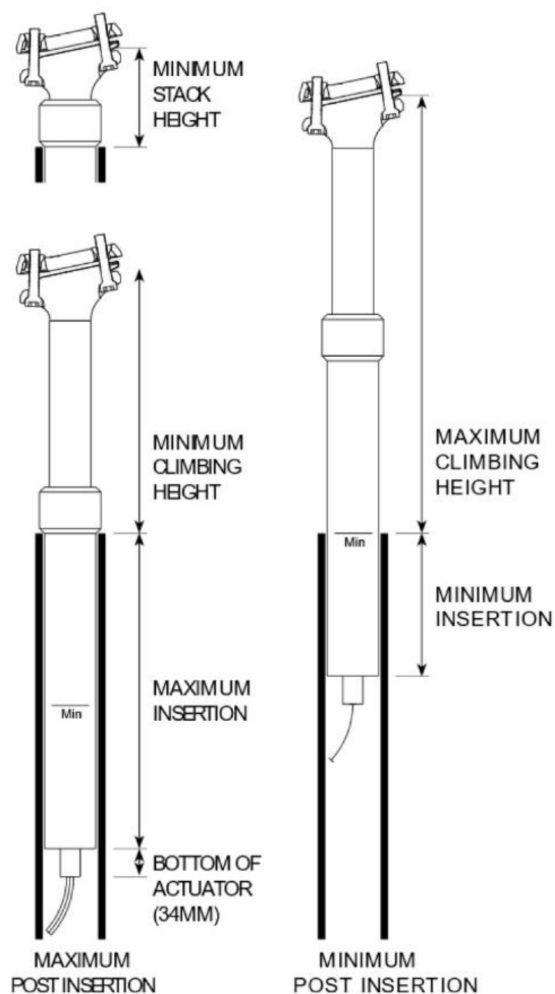

EA70 AX DROPPER POST FITMENT GUIDE

Post length	Drop travel	Minimum insertion	Minimum stack height	Minimum climbing height	Maximum insertion	Maximum climbing height	Weight (g)
350	50	90	53	103	210	226	400
400	50	90	53	103	260	276	430

Fitment and weight measurements - all dimensions in millimeters except where noted