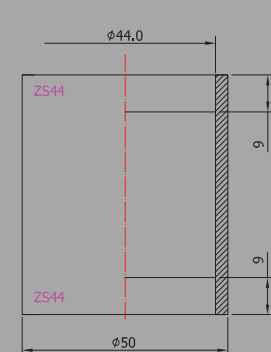

INTEGRATED (IS)

INTERNAL (ZS)

THREADLESS (EC)

IS41 | IS41  
(1-1/8")

IS42 | IS42  
(1-1/8")

IS42 | IS52  
(1-1/8"-1.5")

ZS44 | ZS44  
(1-1/8")

ZS44 | ZS56  
(1-1/8"-1.5")

ZS44 | EC49

(1.5")  
ZS56 | ZS56

(1-1/8")  
EC34 | EC34

28.6 | 30  
(1-1/8")  
STEERER | CROWN RACE

C1-TBT ¥13,500  
hEGGset TK060 ¥6,000  
A1 ¥4,000 / A1M ¥2,500

C3-TBT ¥13,500  
A3 ¥4,000 / A3M ¥2,500

C83-TBT ¥15,000  
hEGGset TK070 ¥7,000  
A83R ¥5,500 / A83RM ¥3,000