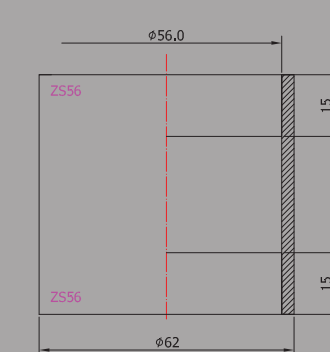

INTEGRATED (IS)

INTERNAL (ZS)

THREADLESS (EC)

IS41 | IS41  
(1-1/8")

IS42 | IS42  
(1-1/8")

IS42 | IS52  
(1-1/8"-1.5")

ZS44 | ZS44  
(1-1/8")

ZS44 | ZS56  
(1-1/8"-1.5")

ZS44 | EC49

(1.5")  
ZS56 | ZS56

(1-1/8")  
EC34 | EC34

28.6 | 30  
(1-1/8")  
STEERER | CROWN RACE

C1-TBT ¥13,500  
hEGGset TK060 ¥6,000  
A1 ¥4,000 / A1M ¥2,500

C3-TBT ¥13,500  
A3 ¥4,000 / A3M ¥2,500

C83-TBT ¥15,000  
hEGGset TK070 ¥7,000  
A83R ¥5,500 / A83RM ¥3,000

TK011A ¥3,200  
TK011AM ¥2,500

hEGGset TK070 ¥7,000  
TK035AR ¥5,500  
TK035ARM ¥3,500

TK036FR  
¥3,900

TK154R2  
¥8,000

hEGGset TK060  
¥6,000

28.6 | 40  
(1-1/8"-1.5")  
STEERER | CROWN RACE

C83-TBT ¥15,000  
hEGGset TK070 ¥7,000  
A83 ¥5,500 / A83M ¥3,000