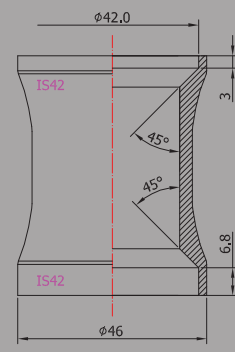

INTEGRATED (IS)

INTERNAL (ZS)

THREADLESS (EC)

IS41 | IS41  
(1-1/8")

IS42 | IS42  
(1-1/8")

IS42 | IS52  
(1-1/8"-1.5")

ZS44 | ZS44  
(1-1/8")

ZS44 | ZS56  
(1-1/8"-1.5")

ZS44 | EC49

(1.5")  
ZS56 | ZS56

(1-1/8")  
EC34 | EC34

28.6 | 30  
(1-1/8")  
STEERER | CROWN RACE

C1-TBT ¥13,500  
hEGGset TK060 ¥6,000  
A1 ¥4,000 / A1M ¥2,500

C3-TBT ¥13,500  
A3 ¥4,000 / A3M ¥2,500

C83-TBT ¥15,000  
hEGGset TK070 ¥7,000  
A83R ¥5,500 / A83RM ¥3,000

TK011A ¥3,200  
TK011AM ¥2,500

hEGGset TK070 ¥7,000  
TK035AR ¥5,500  
TK035ARM ¥3,500

TK036FR  
¥3,900

TK154R2  
¥8,000

hEGGset TK060  
¥6,000

28.6 | 40  
(1-1/8"-1.5")  
STEERER | CROWN RACE

C83-TBT ¥15,000  
hEGGset TK070 ¥7,000  
A83 ¥5,500 / A83M ¥3,000

TK036A ¥5,500  
TK036AM ¥4,000

hEGGset TK070 ¥7,000  
TK035A ¥5,500  
TK035AM ¥3,500

TK036F  
¥3,900

TK154R  
¥3,900

INTEGRATED (IS)

28.6 | 33  
(1-1/8"-1-1/4")  
STEERER | CROWN RACE

C7-TBT  
¥15,000

28.6 | 37  
(1-1/8"-1-1/4")  
STEERER | CROWN RACE