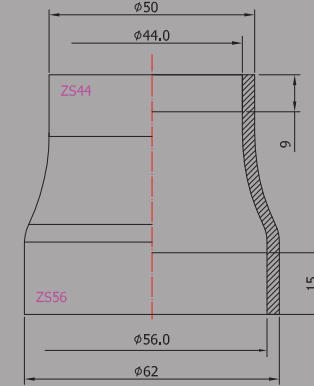

INTEGRATED (IS)

INTERNAL (ZS)

THREADLESS (EC)

IS41 | IS41  
(1-1/8")

IS42 | IS42  
(1-1/8")

IS42 | IS52  
(1-1/8"-1.5")

ZS44 | ZS44  
(1-1/8")

ZS44 | ZS56  
(1-1/8"-1.5")

ZS44 | EC49

(1.5")  
ZS56 | ZS56

(1-1/8")  
EC34 | EC34

28.6 | 30  
(1-1/8")  
STEERER | CROWN RACE

C1-TBT ¥13,500  
hEGGset TK060 ¥6,000  
A1 ¥4,000 / A1M ¥2,500

C3-TBT ¥13,500  
A3 ¥4,000 / A3M ¥2,500

C83-TBT ¥15,000  
hEGGset TK070 ¥7,000  
A83R ¥5,500 / A83RM ¥3,000