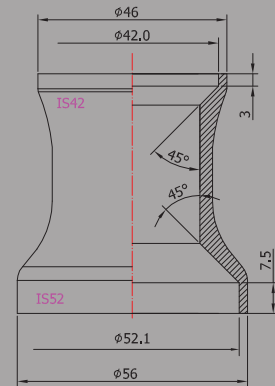

INTEGRATED (IS)

INTERNAL (ZS)

THREADLESS (EC)

IS41 | IS41  
(1-1/8")

IS42 | IS42  
(1-1/8")

IS42 | IS52  
(1-1/8"-1.5")

ZS44 | ZS44  
(1-1/8")

ZS44 | ZS56  
(1-1/8"-1.5")

ZS44 | EC49

(1.5")  
ZS56 | ZS56

(1-1/8")  
EC34 | EC34

28.6 | 30  
(1-1/8")  
STEERER | CROWN RACE

C1-TBT ¥13,500  
hEGGset TK060 ¥6,000  
A1 ¥4,000 / A1M ¥2,500

C3-TBT ¥13,500  
A3 ¥4,000 / A3M ¥2,500

C83-TBT ¥15,000  
hEGGset TK070 ¥7,000  
A83R ¥5,500 / A83RM ¥3,000