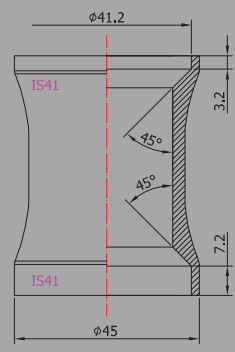

INTEGRATED (IS)

INTERNAL (ZS)

THREADLESS (EC)

IS41 | IS41  
(1-1/8")

IS42 | IS42  
(1-1/8")

IS42 | IS52  
(1-1/8"-1.5")

ZS44 | ZS44  
(1-1/8")

ZS44 | ZS56  
(1-1/8"-1.5")

ZS44 | EC49

(1.5")  
ZS56 | ZS56

(1-1/8")  
EC34 | EC34

28.6 | 30  
(1-1/8")  
STEERER | CROWN RACE

C1-TBT ¥13,500  
hEGGset TK060 ¥6,000  
A1 ¥4,000 / A1M ¥2,500

C3-TBT ¥13,500  
A3 ¥4,000 / A3M ¥2,500

C83-TBT ¥15,000  
hEGGset TK070 ¥7,000  
A83R ¥5,500 / A83RM ¥3,000

TK011A ¥3,200  
TK011AM ¥2,500

hEGGset TK070 ¥7,000  
TK035AR ¥5,500  
TK035ARM ¥3,500

TK036FR  
¥3,900

TK154R2  
¥8,000

hEGGset TK060  
¥6,000

28.6 | 40  
(1-1/8"-1.5")  
STEERER | CROWN RACE

C83-TBT ¥15,000  
hEGGset TK070 ¥7,000  
A83 ¥5,500 / A83M ¥3,000