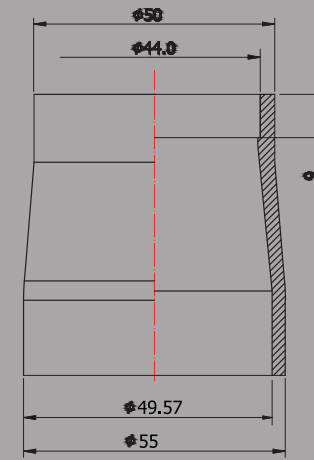

INTEGRATED (IS)

INTERNAL (ZS)

THREADLESS (EC)

IS41 | IS41  
(1-1/8")

IS42 | IS42  
(1-1/8")

IS42 | IS52  
(1-1/8"-1.5")

ZS44 | ZS44  
(1-1/8")

ZS44 | ZS56  
(1-1/8"-1.5")

ZS44 | EC49

(1.5")  
ZS56 | ZS56

(1-1/8")  
EC34 | EC34

28.6 | 30  
(1-1/8")  
STEERER | CROWN RACE

C1-TBT ¥13,500  
hEGGset TK060 ¥6,000  
A1 ¥4,000 / A1M ¥2,500

C3-TBT ¥13,500  
A3 ¥4,000 / A3M ¥2,500

C83-TBT ¥15,000  
hEGGset TK070 ¥7,000  
A83R ¥5,500 / A83RM ¥3,000

TK011A ¥3,200  
TK011AM ¥2,500

hEGGset TK070 ¥7,000  
TK035AR ¥5,500  
TK035ARM ¥3,500

TK036FR  
¥3,900

TK154R2  
¥8,000

hEGGset TK060  
¥6,000

28.6 | 40  
(1-1/8"-1.5")  
STEERER | CROWN RACE

C83-TBT ¥15,000  
hEGGset TK070 ¥7,000  
A83 ¥5,500 / A83M ¥3,000